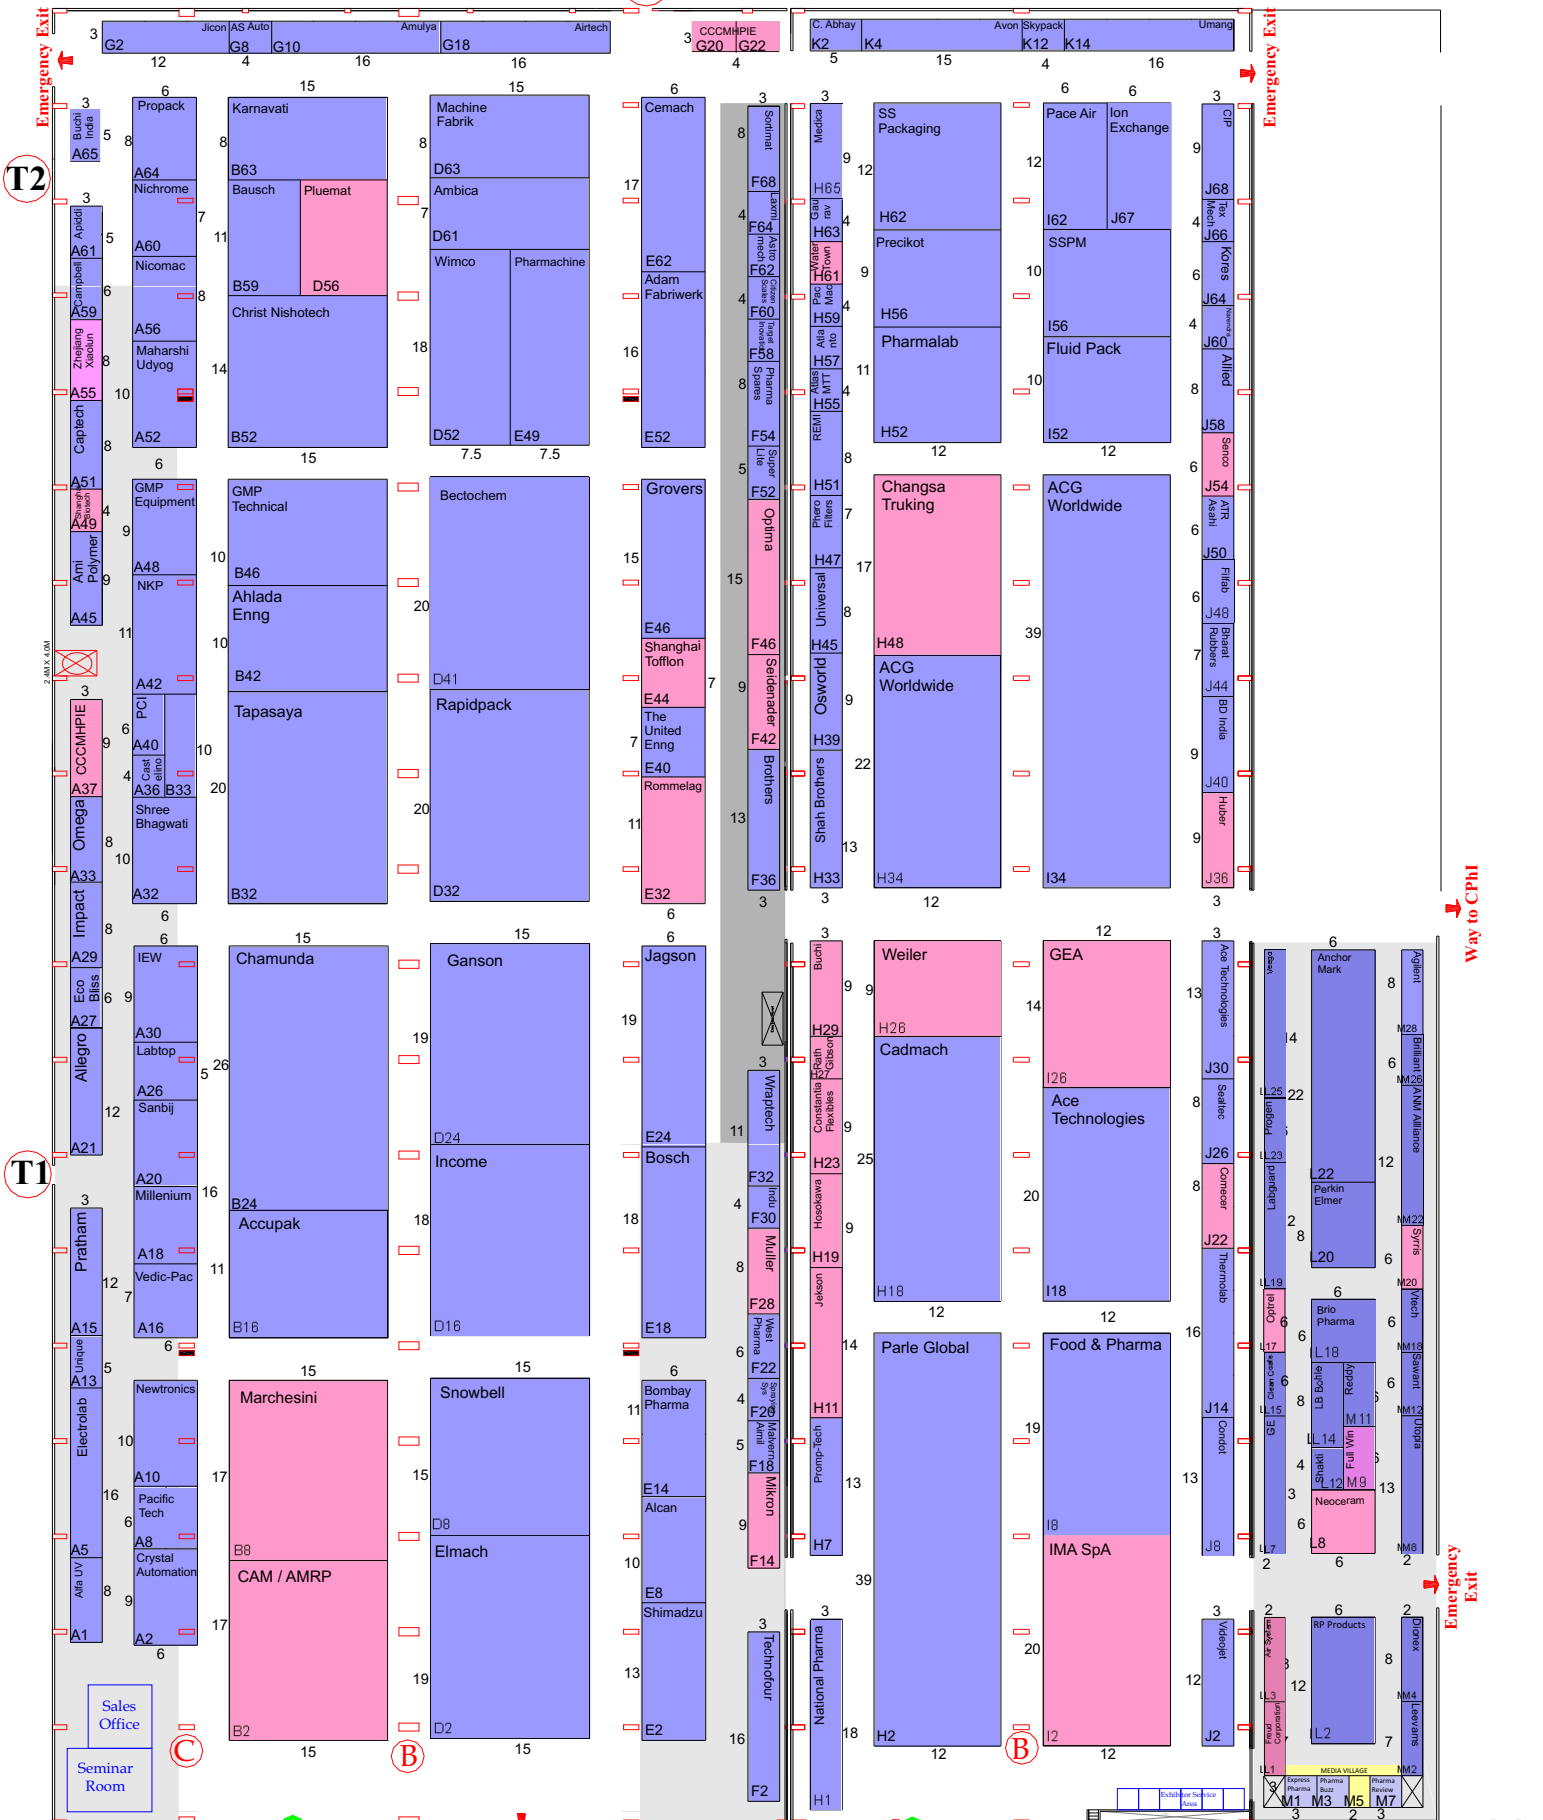

SOUTH ASIA'S BIGGEST PHARMACEUTICAL  
 MACHINERY & TECHNOLOGY EXHIBITION

Hall 6

T3

Hall 5

Low height ceiling 3.5 mtr  
 Low height ceiling 4 mtr

Hall - 6	
Pillars	Size (in Meters)
B	0.80 x 1.90
C	0.50 x 1.40

Hall - 5	
Pillars	Size (in Meters)
B	0.45 x 1.50

NORTH